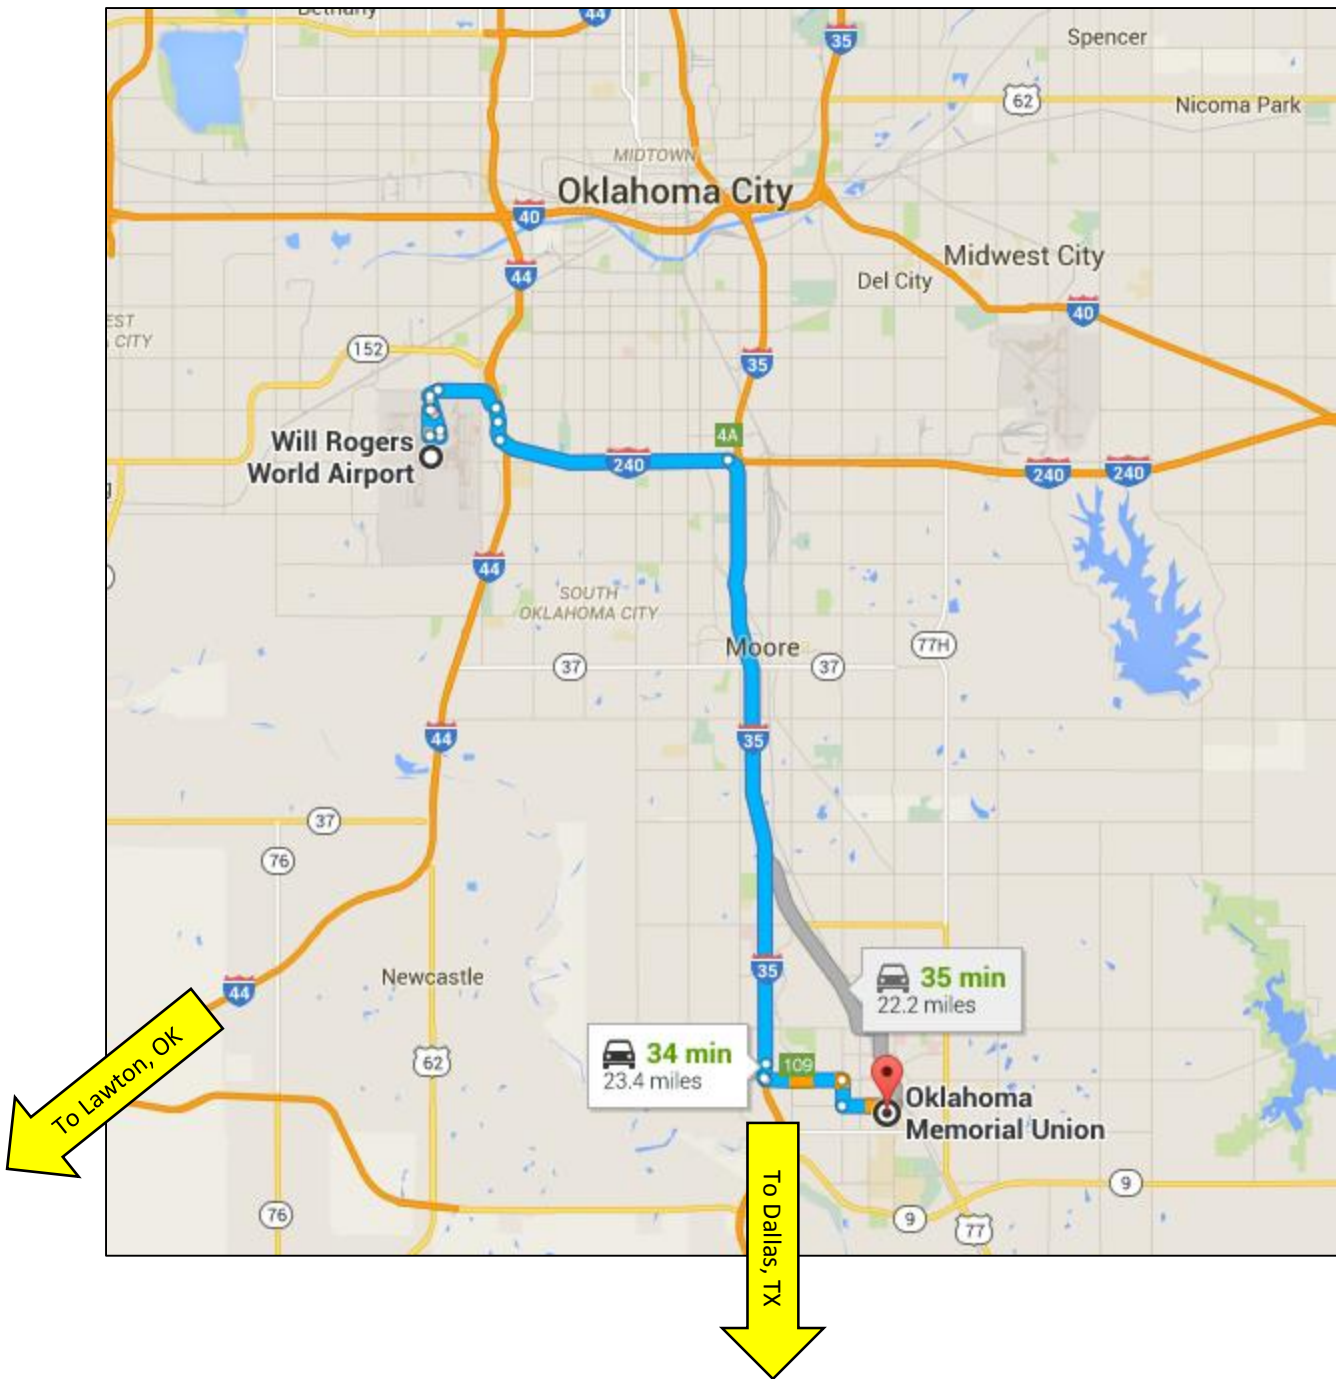

We will meet Thursday, Nov 19 in the Oklahoma Memorial Union Hall. Park in the Oklahoma Memorial Union Parking Center (purple box) and walk over a breezeway on the 3rd level or on the lower level sidewalk south into the Union Hall. We will meet on the top floor in the Scholars room. We will supply parking passes.

For those of you who stay for Friday, you can either park in the same location and walk (depending on the weather) or park in the Sarkeys parking area (red box). One of us will run down with a parking hang tag. Unfortunately, space runs out by 9AM. We will meet on the 10th floor in our Crustal Imaging Lab.

The OU campus is about 30 minutes south of Will Rogers (OKC) airp

The OU campus is about 35 minutes south of the Will Rogers (OKC) airport. Rather than go through downtown OKC, follow the signs from the airport to I-240 towards Lawton and Dallas. When given a choice, stay on I-240 towards Dallas, turning south on I-35.